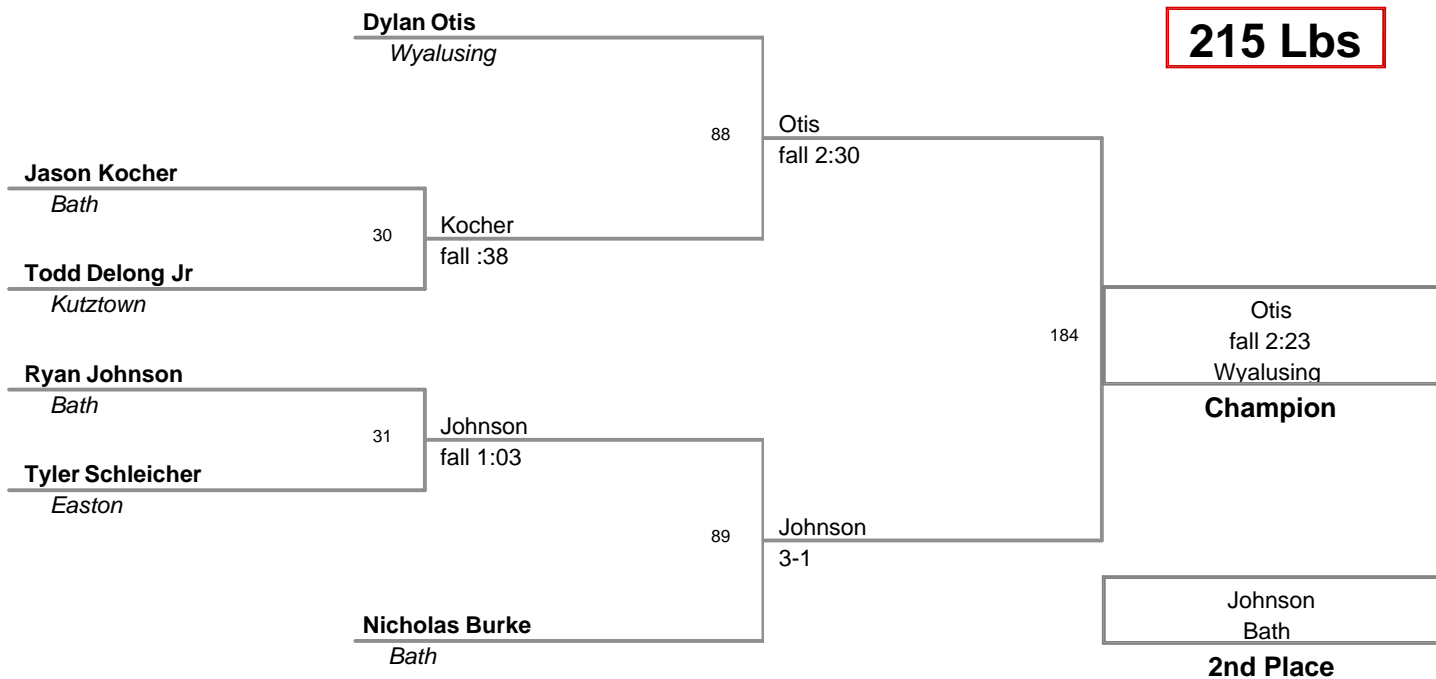

**3rd Place**

**MAWA District Prelim  
Advanced**

**171 Lbs**

**MAWA District Prelim  
Advanced**

**189 Lbs**

**MAWA District Prelim  
Advanced**

**215 Lbs**

**MAWA District Prelim  
Advanced**