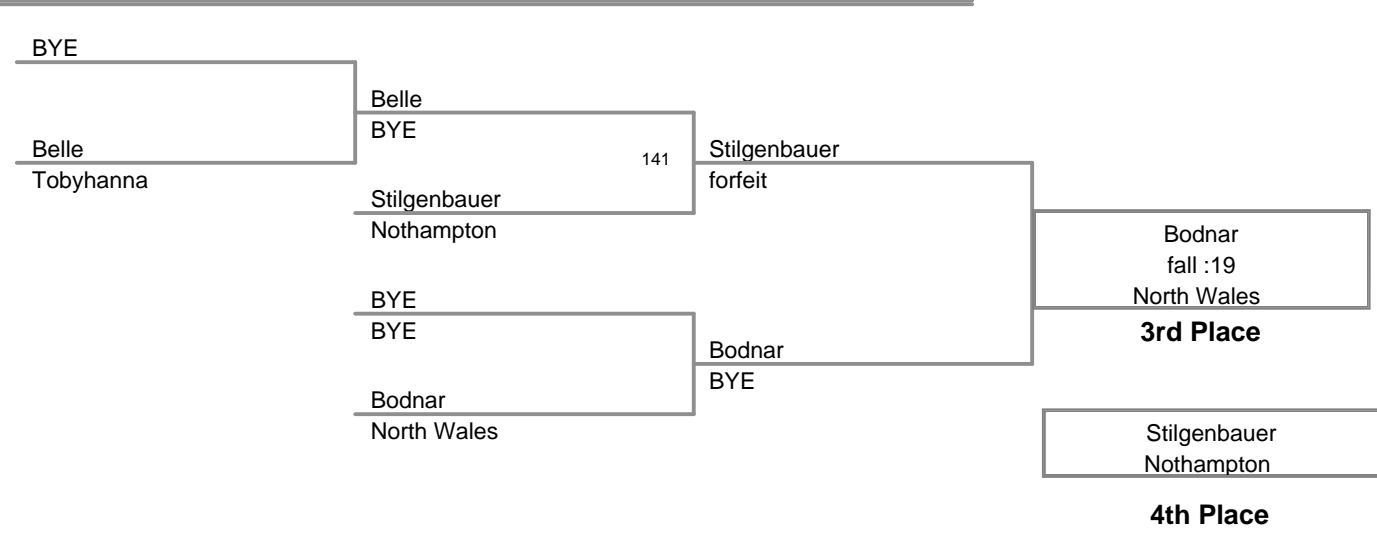

MAWA District Prelim
Advanced

152 Lbs