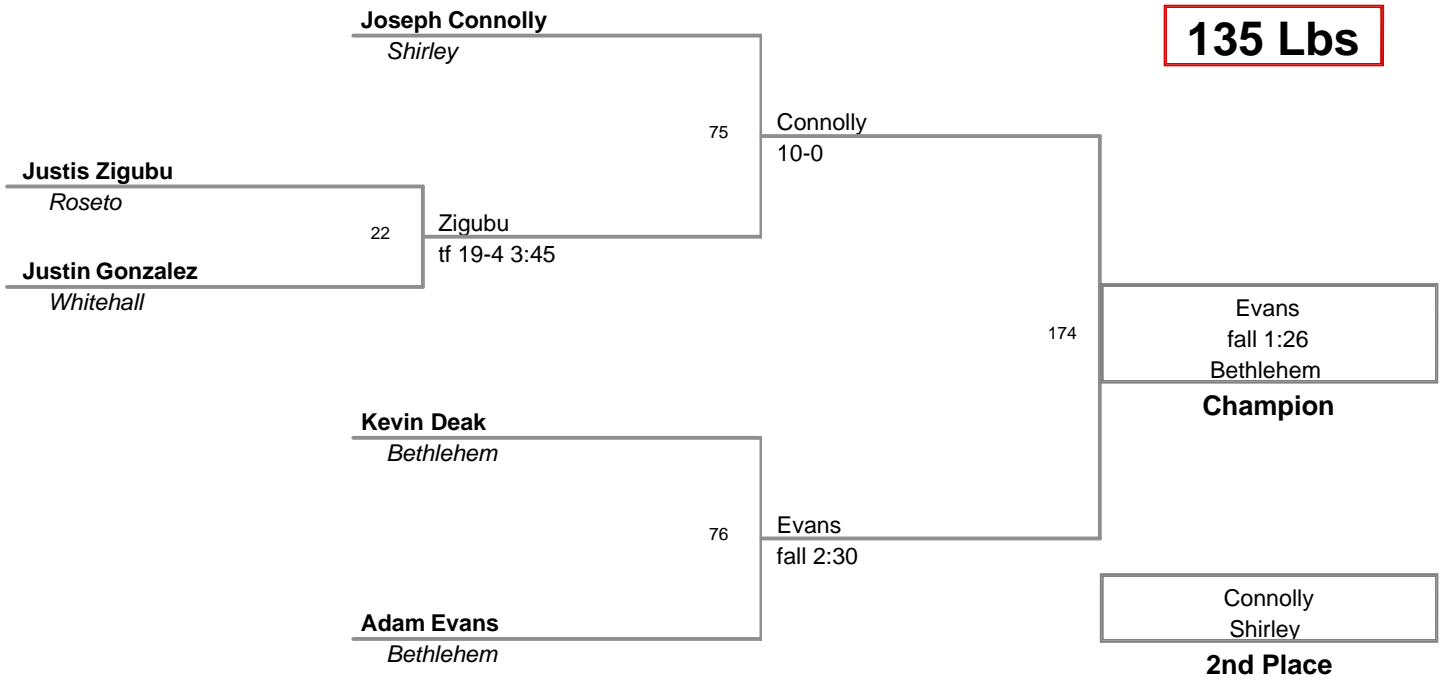

**125 Lbs**

**MAWA District Prelim  
Advanced**

**130 Lbs**

**MAWA District Prelim  
Advanced**

**135 Lbs**

**MAWA District Prelim  
Advanced**

**140 Lbs**