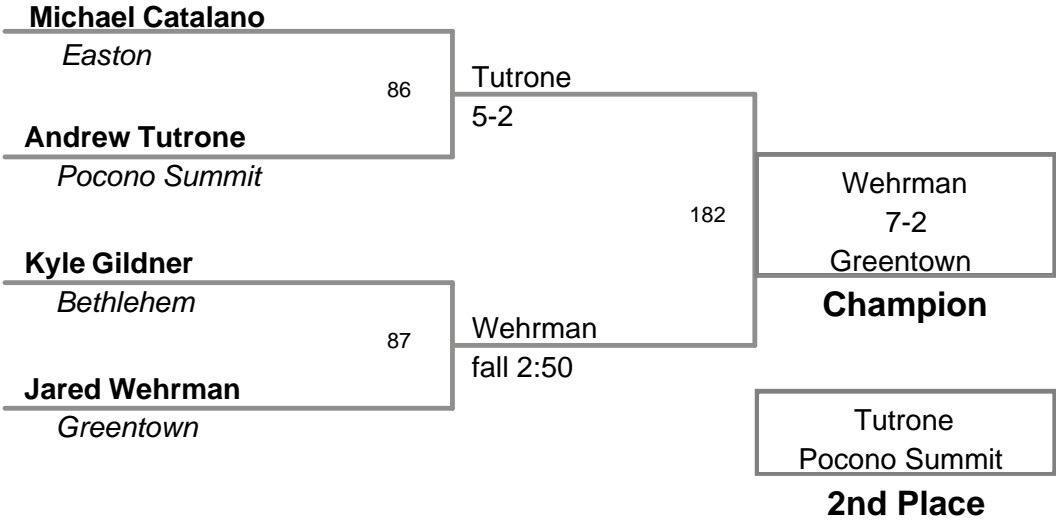

BYE

**BYE**

---

**BYE**

---

**Elias Borrero**  
*Tobyhanna*

**Champion**

**2nd Place**

**3rd Place**

**MAWA District Prelim  
Advanced**

**171 Lbs**

**MAWA District Prelim  
Advanced**

**189 Lbs**

**MAWA District Prelim  
Advanced**

**215 Lbs**

**MAWA District Prelim  
Advanced**