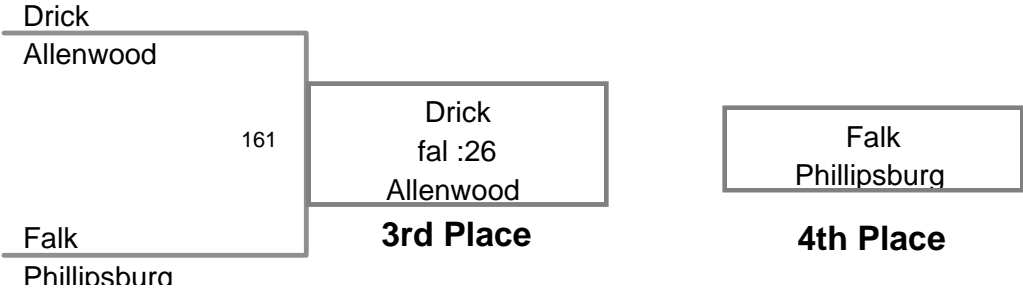

**MAWA District Prelim
Advanced**

105 Lbs