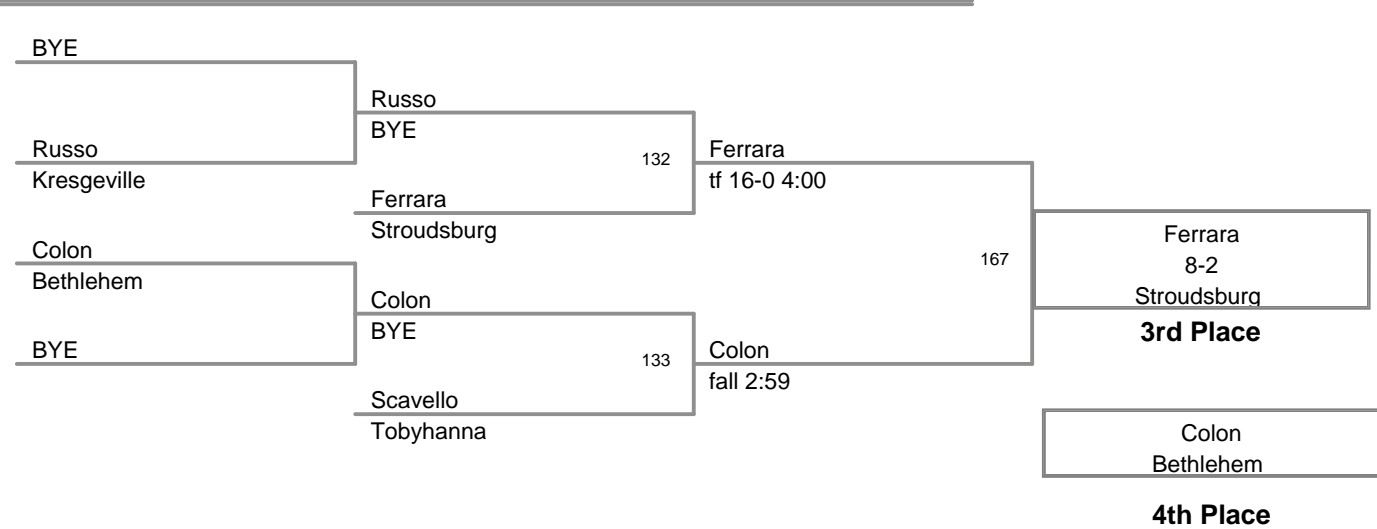

**MAWA District Prelim
Advanced**

120 Lbs