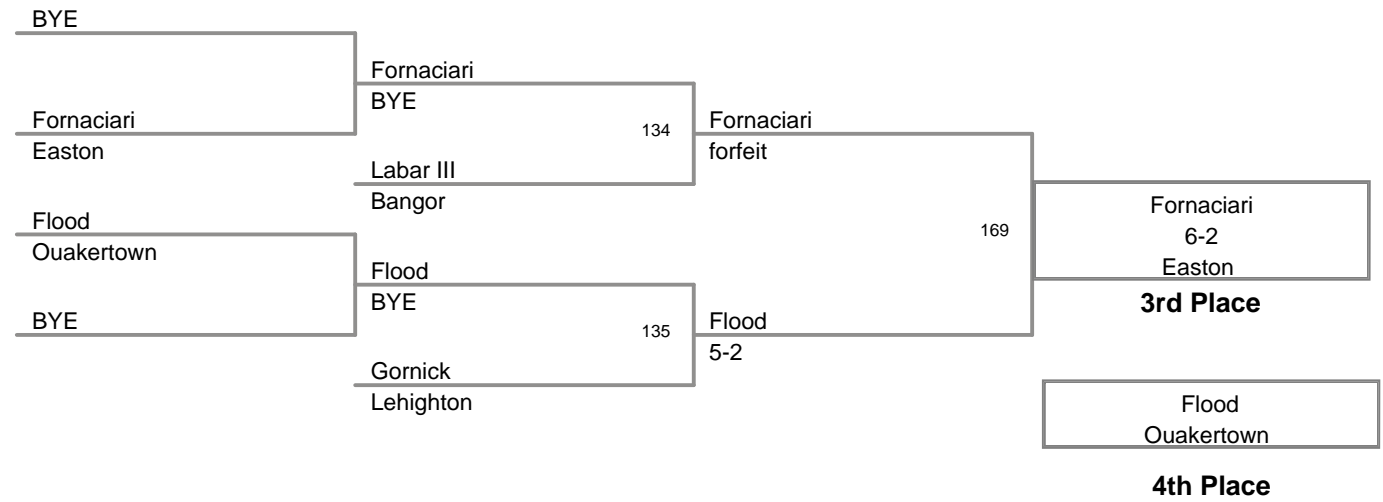

**MAWA District Prelim
Advanced**

125 Lbs