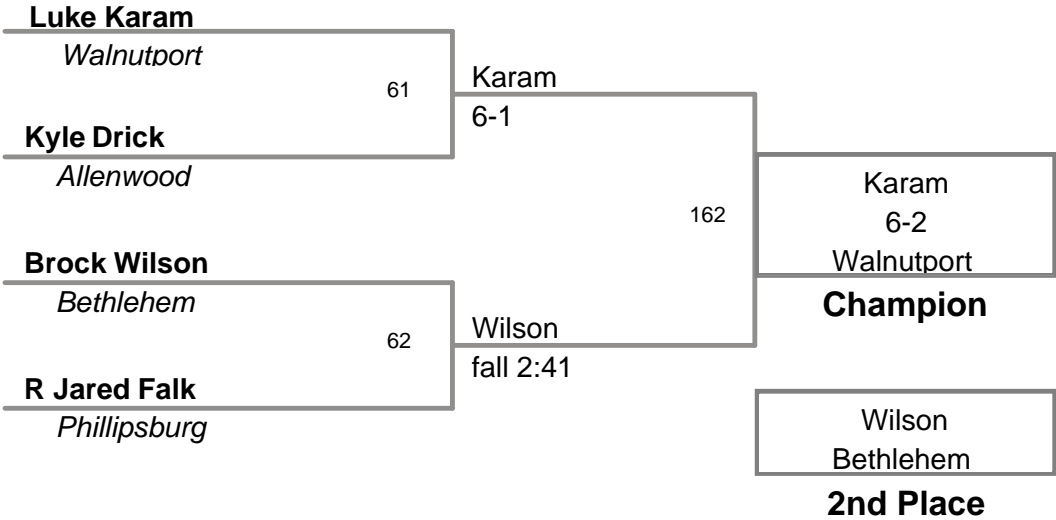

**MAWA District Prelim
Advanced**

105 Lbs