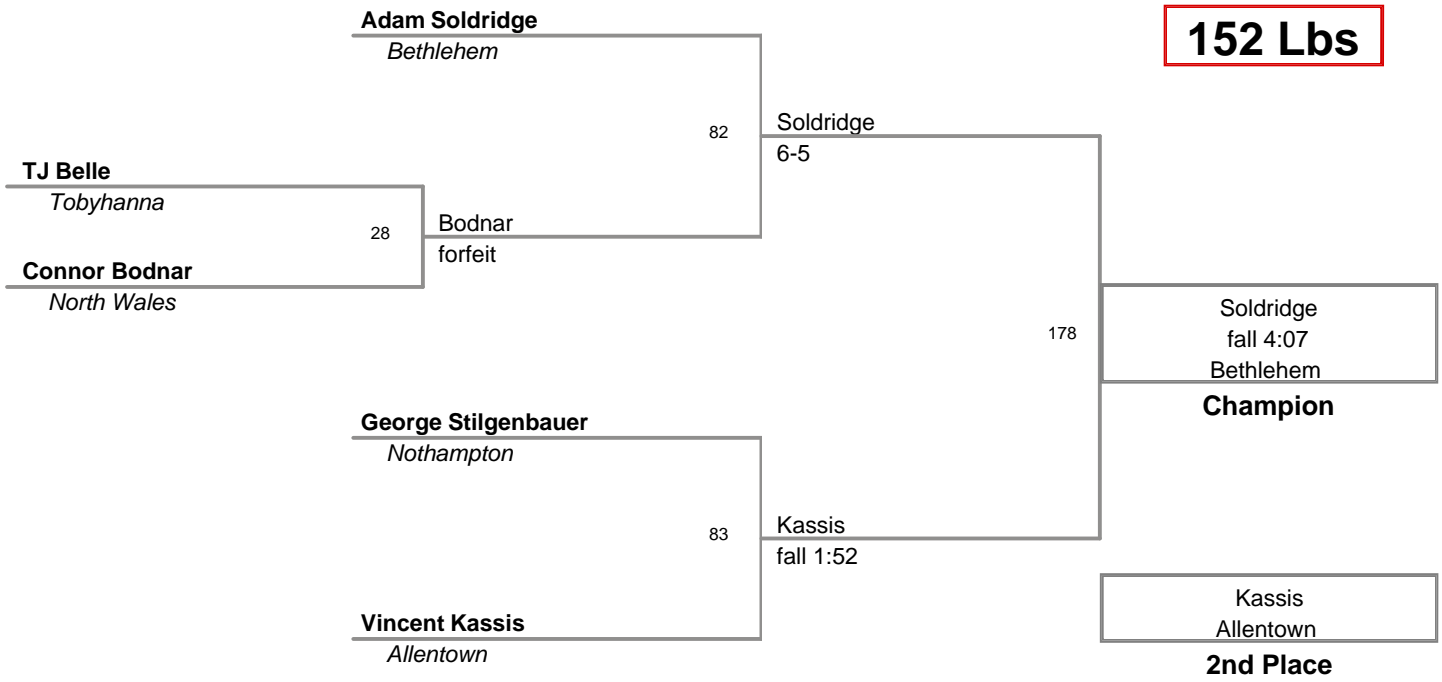

MAWA District Prelim
Advanced

152 Lbs