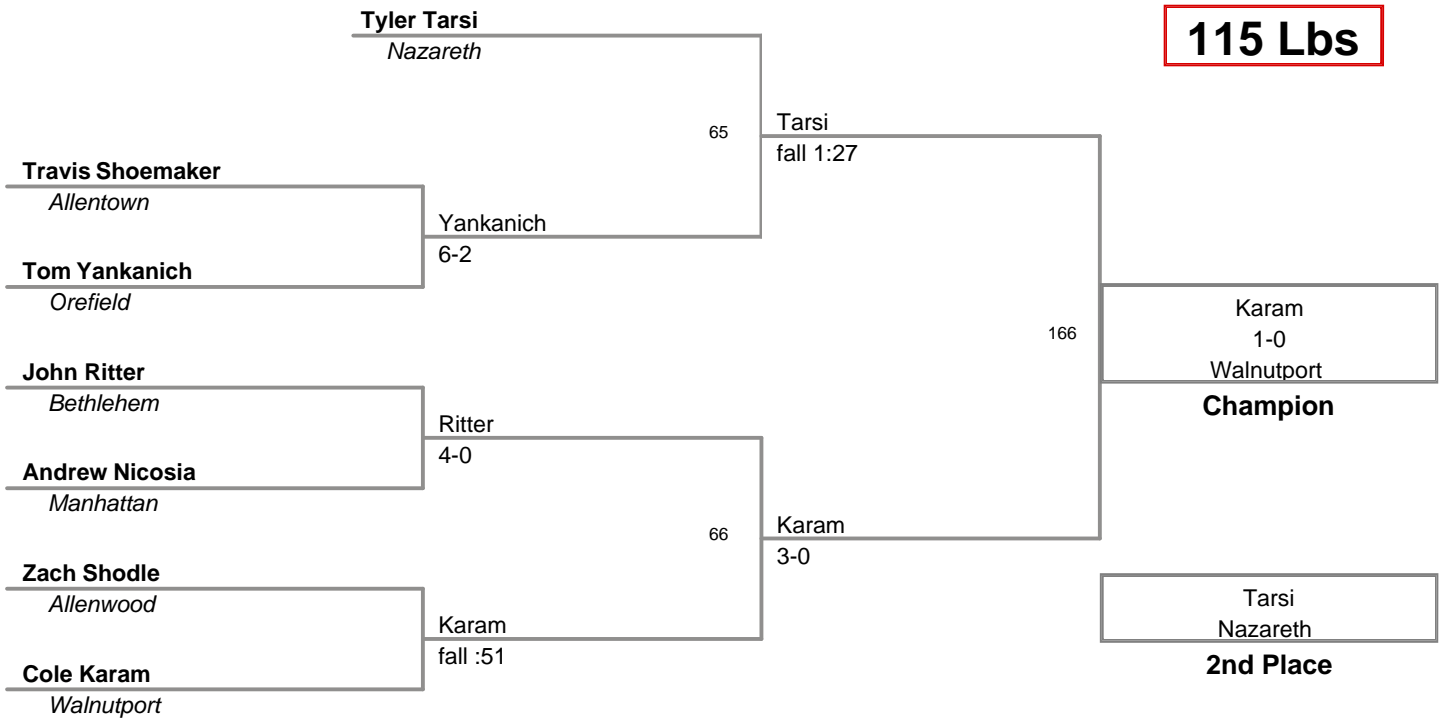

**105 Lbs**

**MAWA District Prelim  
Advanced**

**110 Lbs**

**MAWA District Prelim  
Advanced**

**115 Lbs**

**MAWA District Prelim  
Advanced**

**120 Lbs**

**MAWA District Prelim  
Advanced**