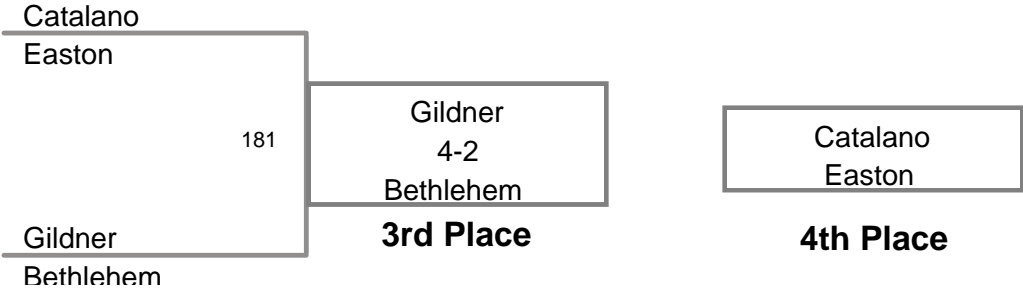

**3rd Place**

**MAWA District Prelim  
Advanced**

**171 Lbs**

**MAWA District Prelim  
Advanced**

**189 Lbs**

**MAWA District Prelim  
Advanced**

**215 Lbs**

**MAWA District Prelim  
Advanced**