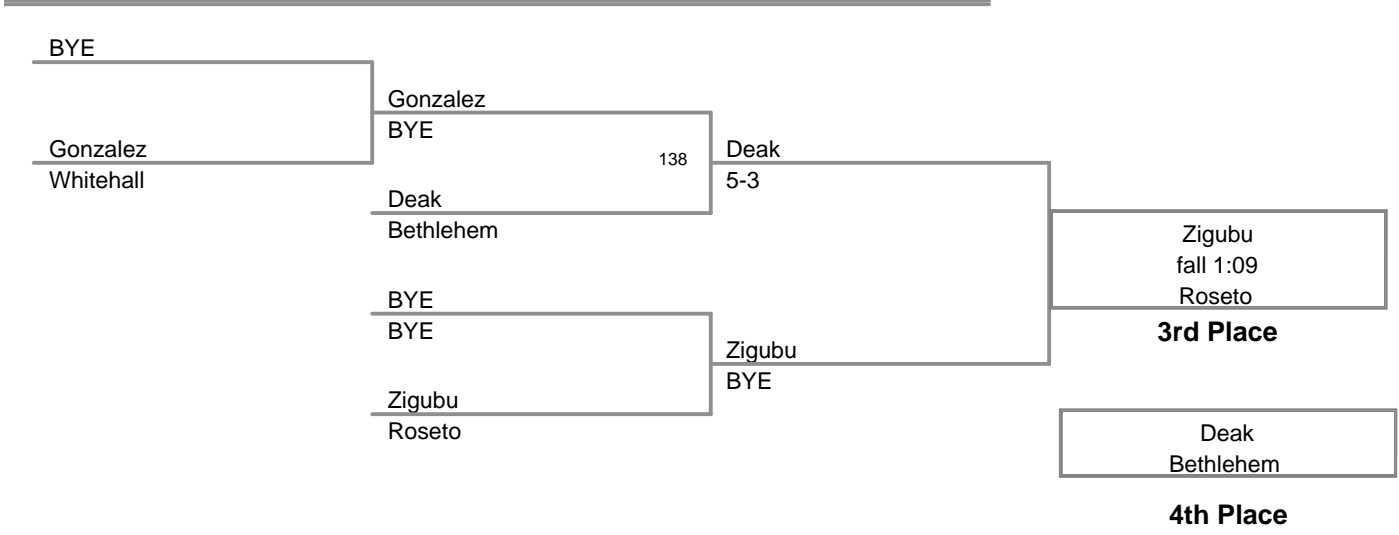

**125 Lbs**

**MAWA District Prelim  
Advanced**

**130 Lbs**

**MAWA District Prelim  
Advanced**

**135 Lbs**

**MAWA District Prelim  
Advanced**

**140 Lbs**