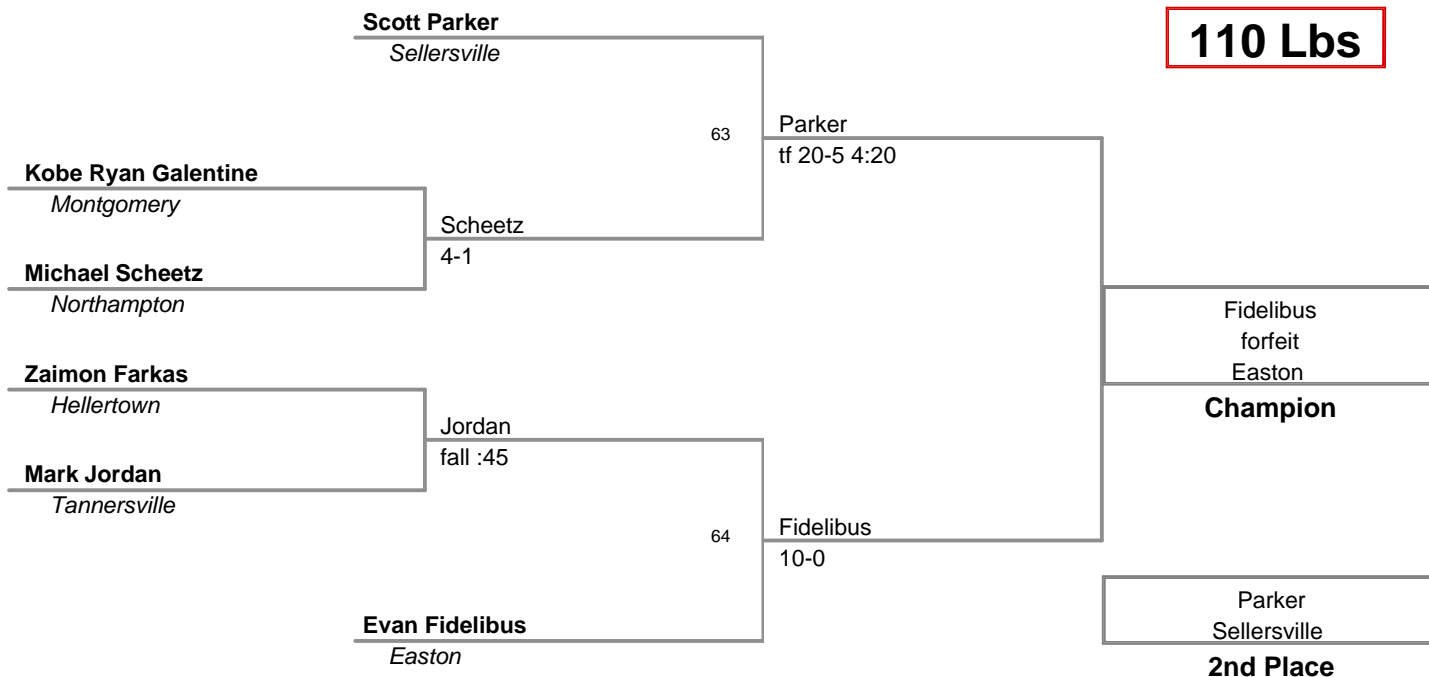

**MAWA District Prelim
Advanced**

110 Lbs