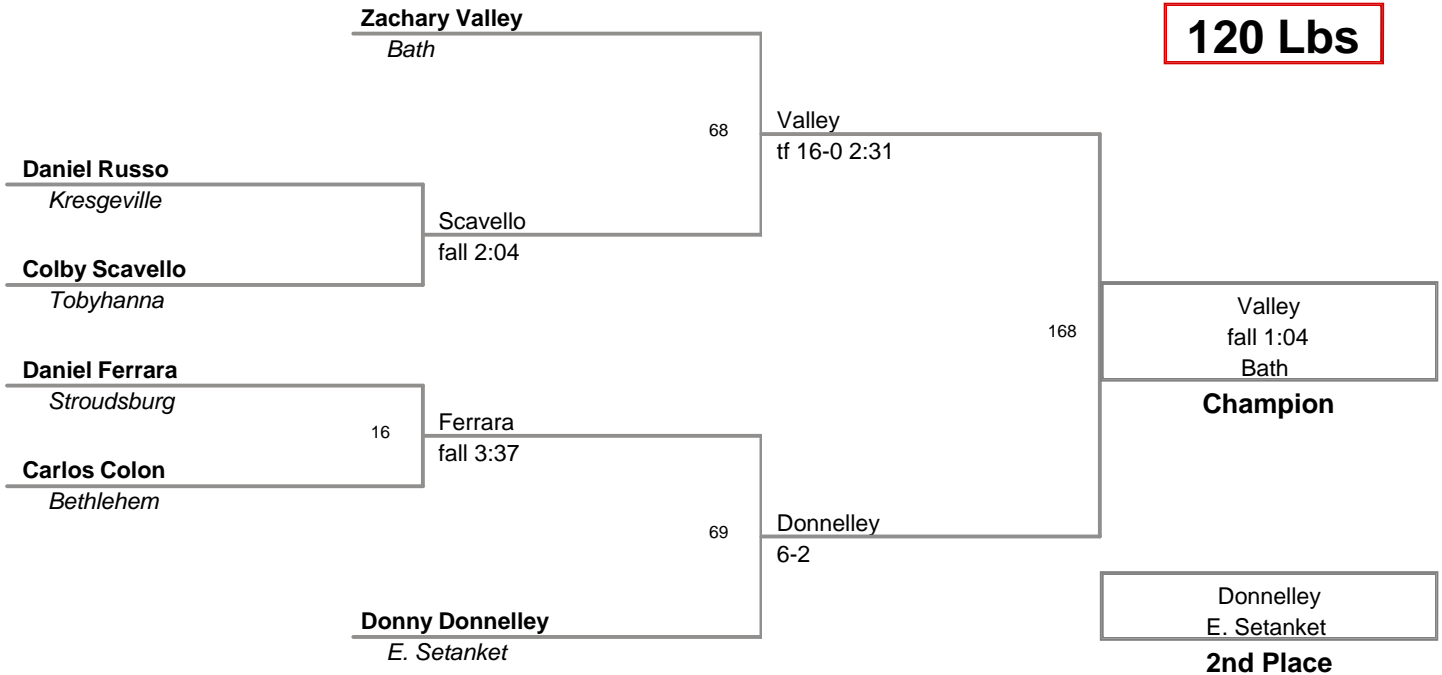

**105 Lbs**

**MAWA District Prelim  
Advanced**

**110 Lbs**

**MAWA District Prelim  
Advanced**

**115 Lbs**

**MAWA District Prelim  
Advanced**

**120 Lbs**

**MAWA District Prelim  
Advanced**