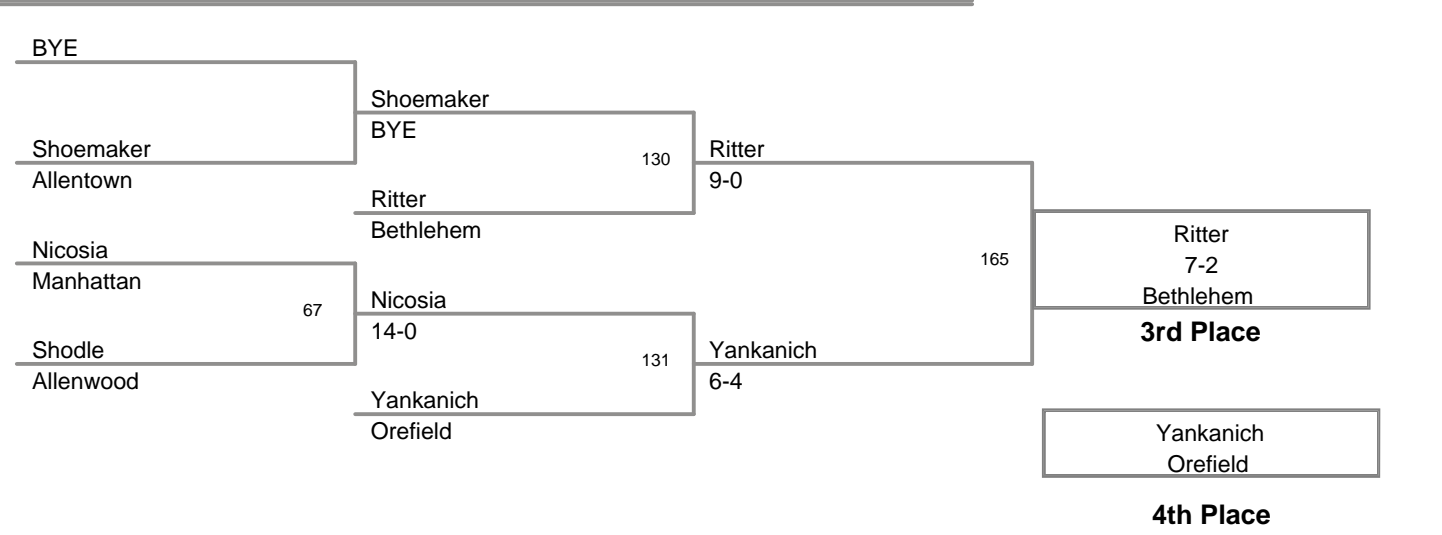

**105 Lbs**

**MAWA District Prelim  
Advanced**

**110 Lbs**

**MAWA District Prelim  
Advanced**

**115 Lbs**

**MAWA District Prelim  
Advanced**

**120 Lbs**

**MAWA District Prelim  
Advanced**