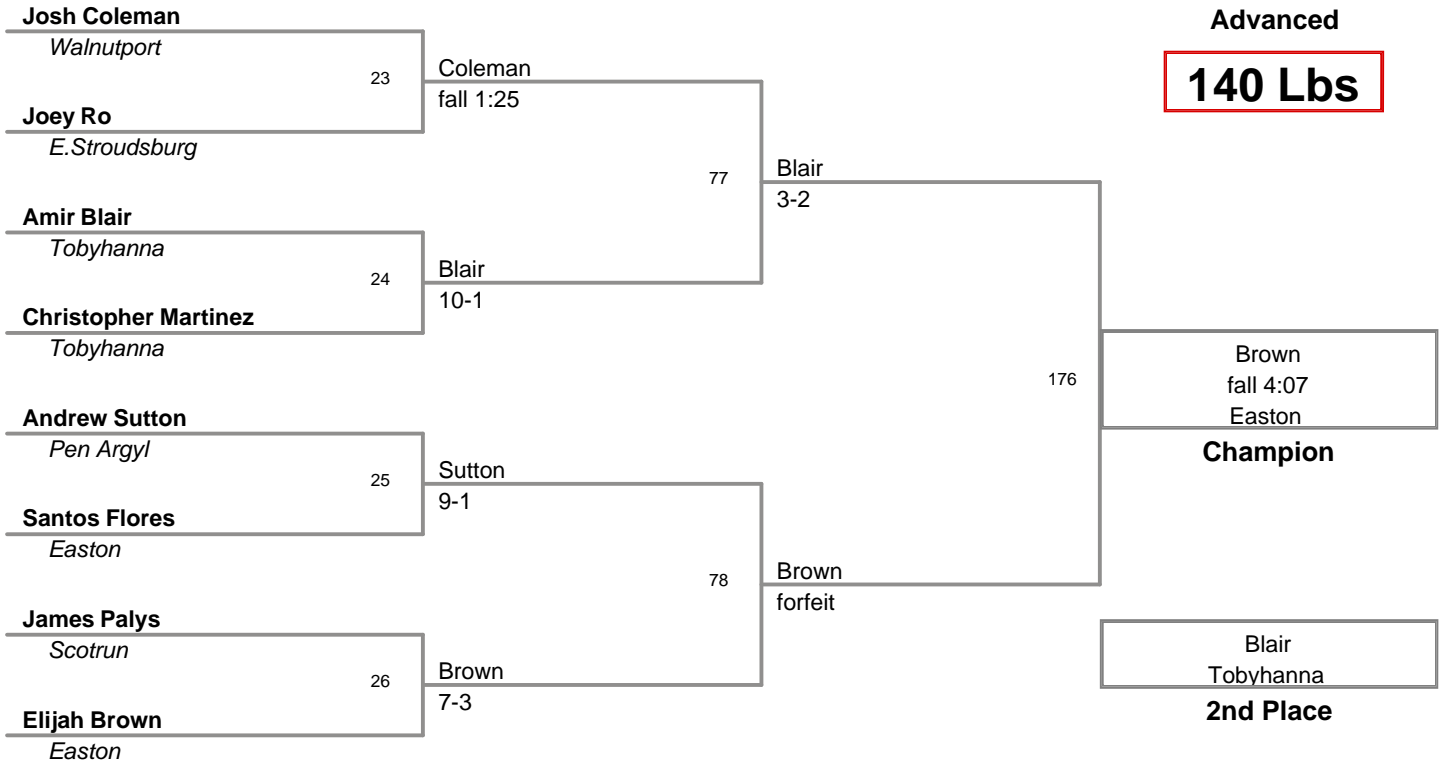

**125 Lbs**

**MAWA District Prelim  
Advanced**

**130 Lbs**

**MAWA District Prelim  
Advanced**

**135 Lbs**

**MAWA District Prelim  
Advanced**

**140 Lbs**