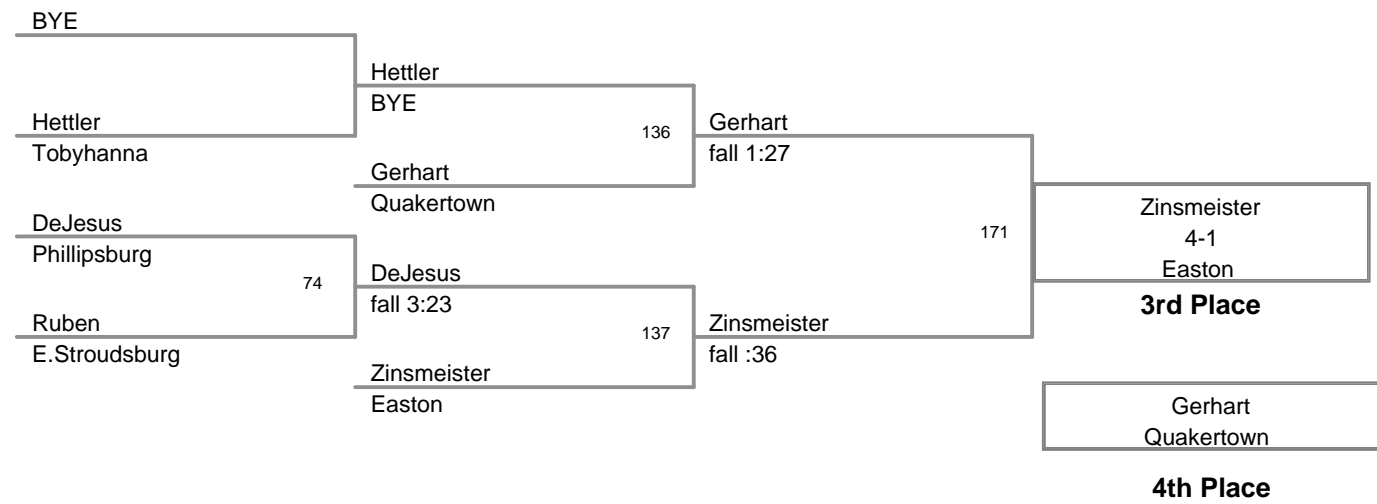

**MAWA District Prelim
Advanced**

130 Lbs