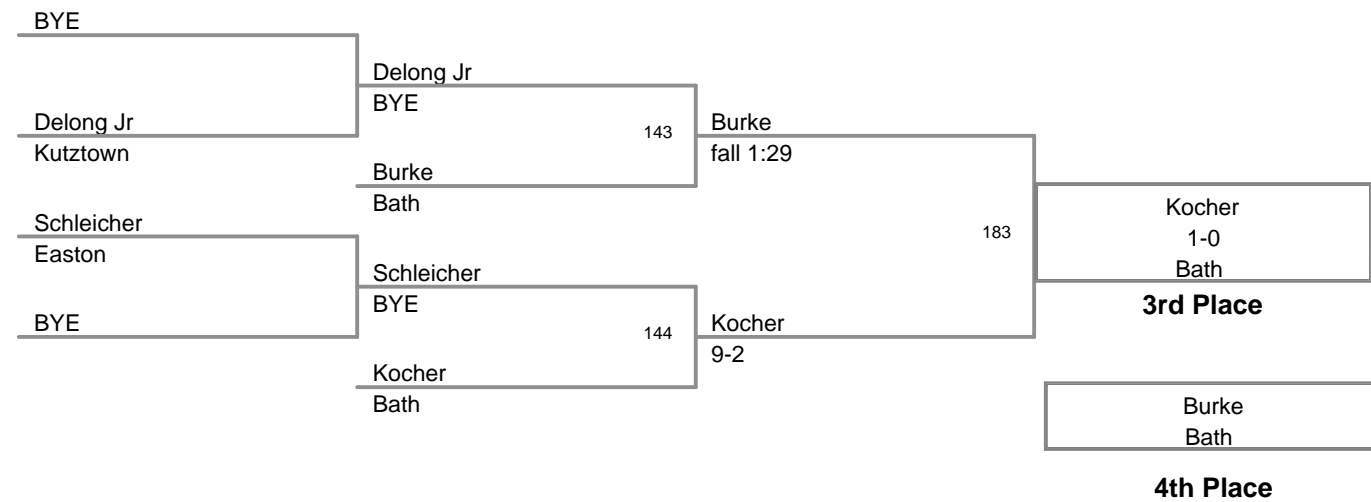

BYE

**BYE**

---

**BYE**

---

**Elias Borrero**  
*Tobyhanna*

**Champion**

**2nd Place**

**3rd Place**

**MAWA District Prelim  
Advanced**

**171 Lbs**

**MAWA District Prelim  
Advanced**

**189 Lbs**

**MAWA District Prelim  
Advanced**

**215 Lbs**

**MAWA District Prelim  
Advanced**