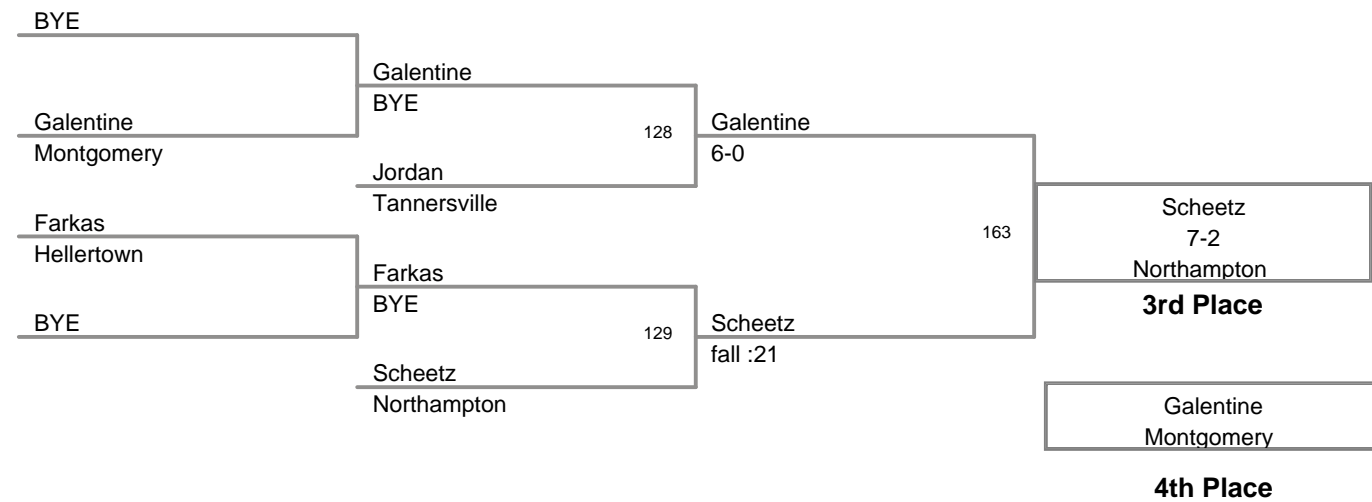

**MAWA District Prelim
Advanced**

110 Lbs