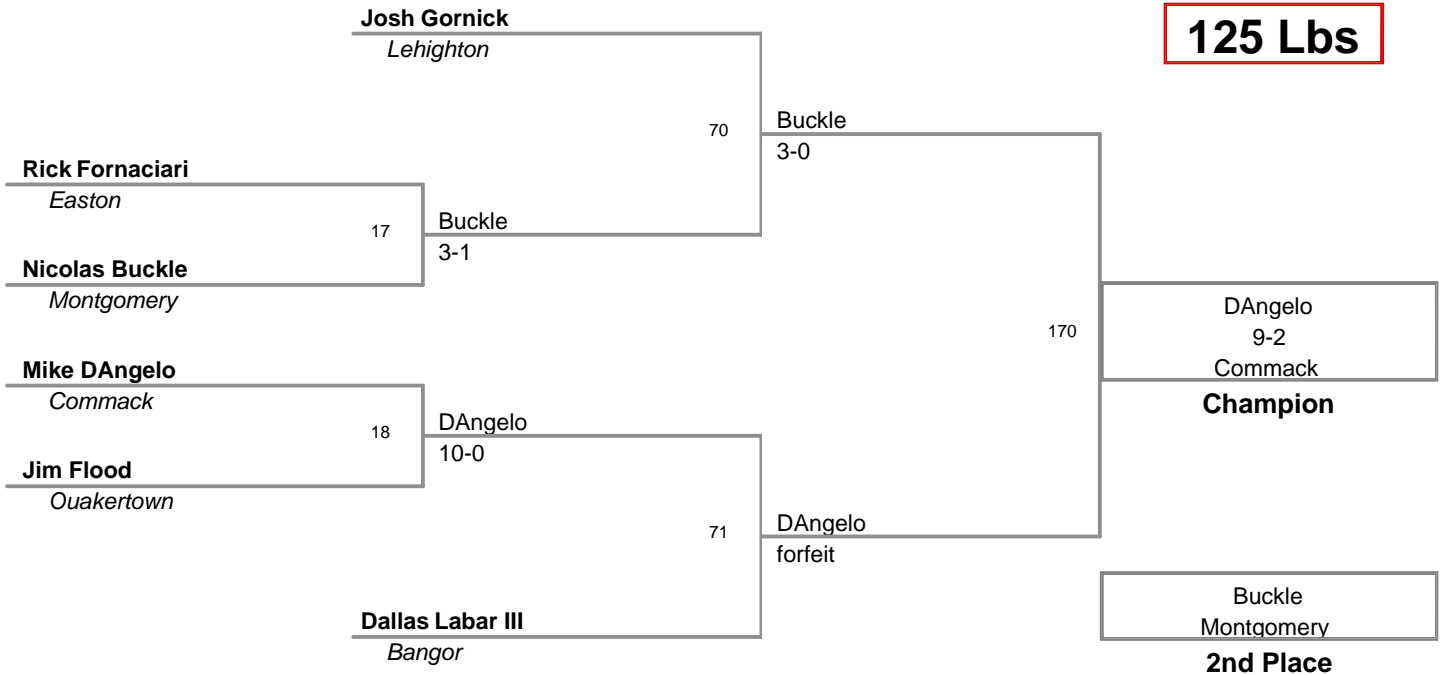

**MAWA District Prelim
Advanced**

125 Lbs