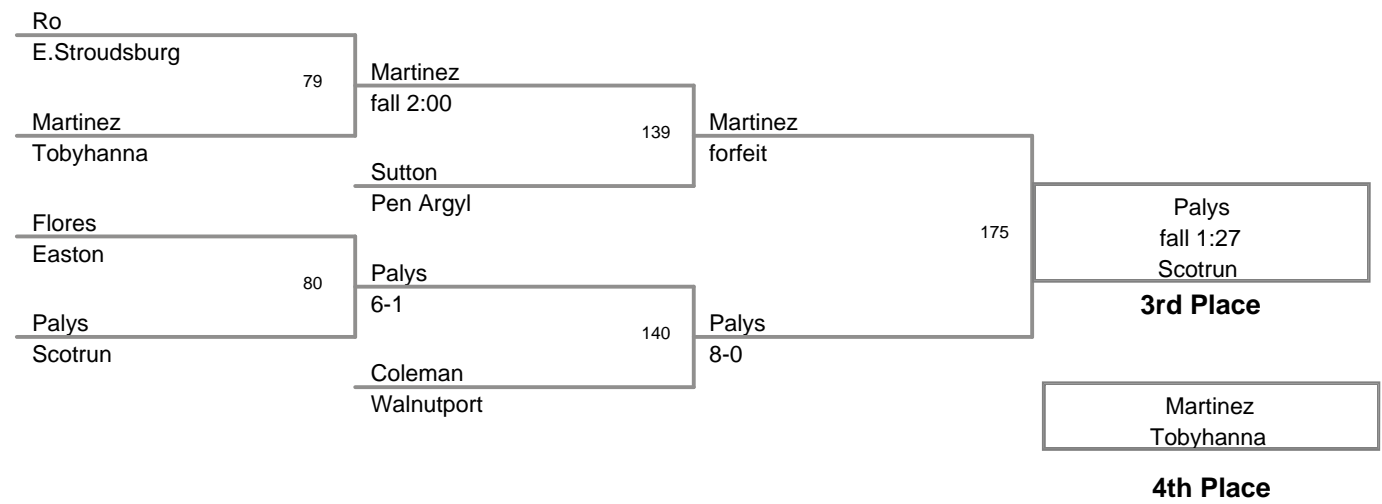

**125 Lbs**

**MAWA District Prelim  
Advanced**

**130 Lbs**

**MAWA District Prelim  
Advanced**

**135 Lbs**

**MAWA District Prelim  
Advanced**

**140 Lbs**