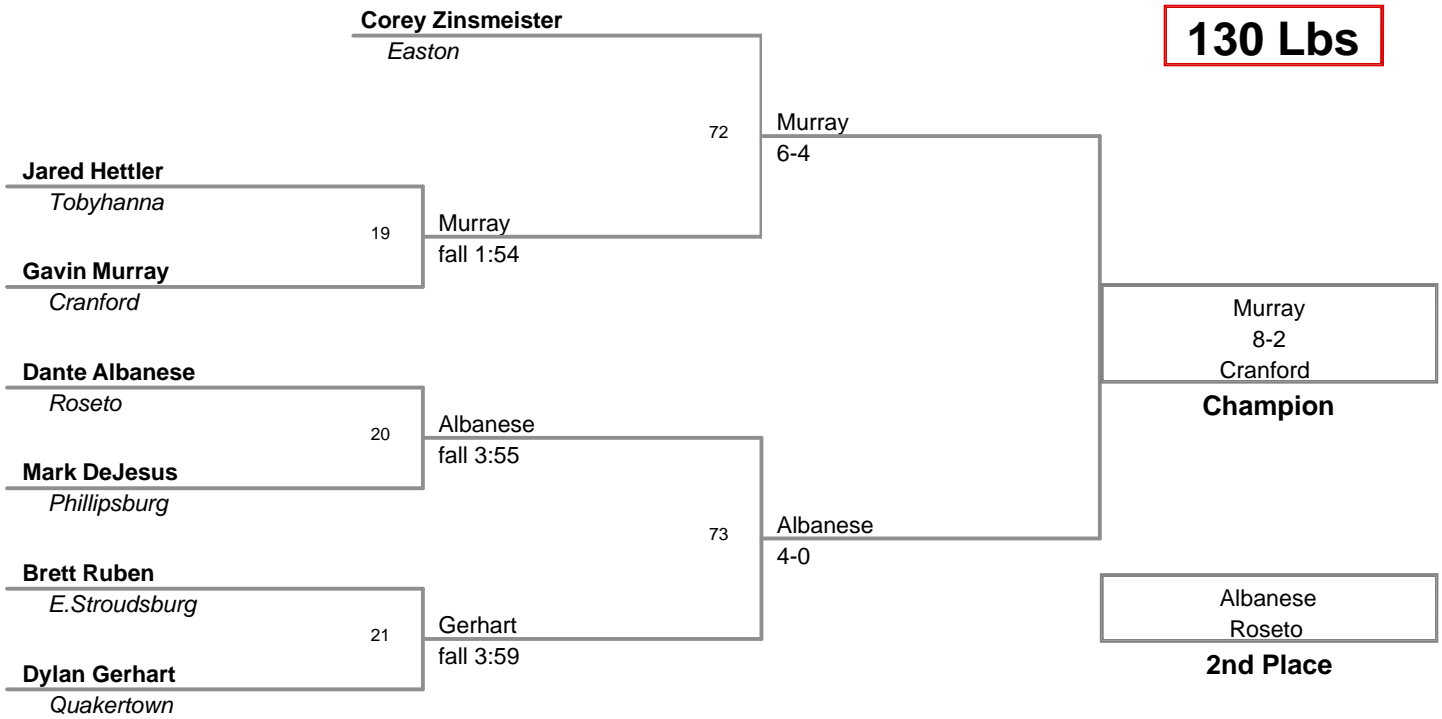

**MAWA District Prelim
Advanced**

130 Lbs